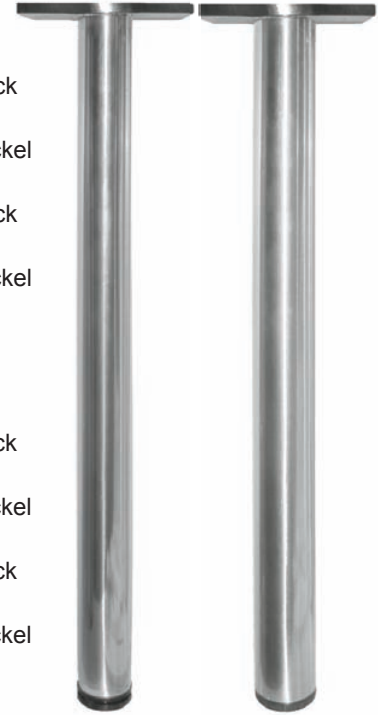

80mm AND 60mm WORKTOP LEGS

Adjustable foot extends to a maximum height of 25mm

MATT BLACK

SATIN NICKEL

80mm WORKTOP LEG

- ALT710X80MB
710 x 80mm Worktop Leg Matt Black
- ALT710X80SN
710 x 80mm Worktop Leg Satin Nickel
- ALT870X80MB
870 x 80mm Worktop Leg Matt Black
- ALT870X80SN
870 x 80mm Worktop Leg Satin Nickel

60mm WORKTOP LEG

- ALT710X60MB
710 x 60mm Worktop Leg Matt Black
- ALT710X60SN
710 x 60mm Worktop Leg Satin Nickel
- ALT870X60BL
870 x 60mm Worktop Leg Matt Black
- ALT870X60SN
870 x 60mm Worktop Leg Satin Nickel

ADJUSTABLE LEVELLING LEGS

ANAL150X50

AAL150X50

AALR150X50

AALR150X30

AALS150X25

AAL150BWOC

ANAL100X50

AAL100X50

AALR100X50

AALR100X30

AALS100X25

AAL100BWOC

- ANAL150X50 Non-Adjustable Leg 150 x 50mm
- AAL150X50 Adjustable Leg 150 x 50mm
- AALR150X50 Adjustable Leg Round 150 x 50mm
- AALR150X30 Adjustable Leg Round 150 x 30mm
- AALS150X25 Adjustable Leg Square 150 x 25mm
- AAL150BWOC Adjustable Leg 150mm Base Without Clip