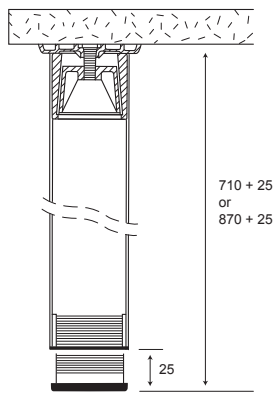

80mm AND 60mm WORKTOP LEGS

Adjustable foot extends to a maximum height of 25mm

MATT BLACK

SATIN NICKEL

80mm WORKTOP LEG

- ALT710X80MB
710 x 80mm Worktop Leg Matt Black
- ALT710X80SN
710 x 80mm Worktop Leg Satin Nickel
- ALT870X80MB
870 x 80mm Worktop Leg Matt Black
- ALT870X80SN
870 x 80mm Worktop Leg Satin Nickel

60mm WORKTOP LEG

- ALT710X60MB
710 x 60mm Worktop Leg Matt Black
- ALT710X60SN
710 x 60mm Worktop Leg Satin Nickel
- ALT870X60BL
870 x 60mm Worktop Leg Matt Black
- ALT870X60SN
870 x 60mm Worktop Leg Satin Nickel

AAL100X50

AALR100X50

AALR100X30

AALS100X25

AAL100BWOC

- ANAL150X50 Non-Adjustable Leg 150 x 50mm
- AAL150X50 Adjustable Leg 150 x 50mm
- AALR150X50 Adjustable Leg Round 150 x 50mm
- AALR150X30 Adjustable Leg Round 150 x 30mm
- AALS150X25 Adjustable Leg Square 150 x 25mm
- AAL150BWOC Adjustable Leg 150mm Base Without Clip

AADJCL Clip For Adjustable Leg, for aluminium kickplate

- ANAL100X50 Non-Adjustable Leg 100 x 50mm
- AAL100X50 Adjustable Leg 100 x 50mm
- AALR100X50 Adjustable Leg Round 100 x 50mm
- AALR100X30 Adjustable Leg Round 100 x 30mm
- AALS100X25 Adjustable Leg Square 100 x 25mm
- AAL100BWOC Adjustable Leg 100mm Base Without Clip